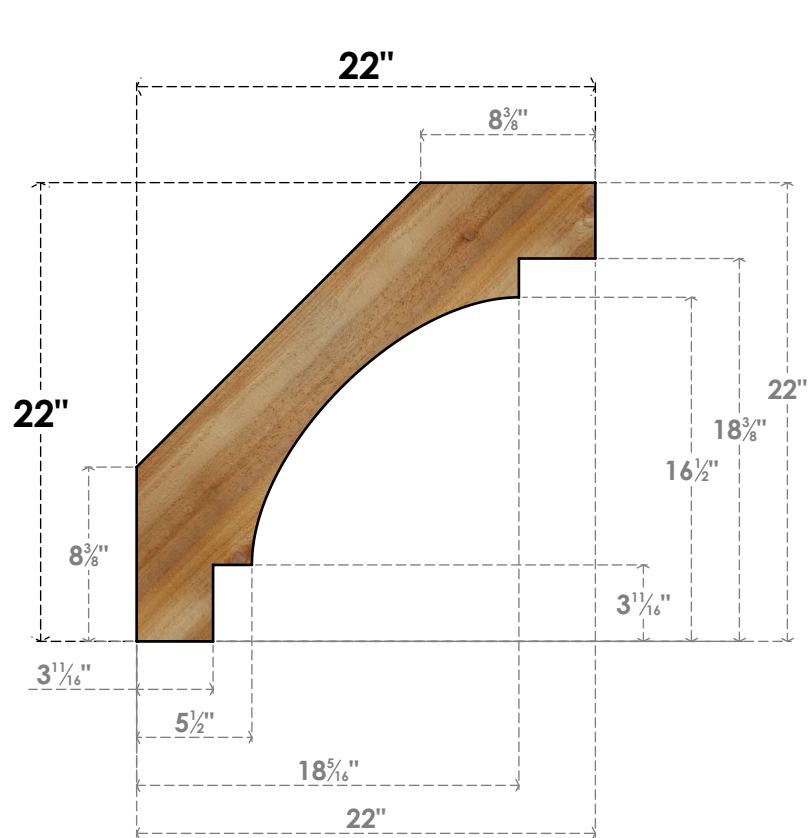

BRC04X22X22MRC00RWR

4"W X 22"D X 22"H MERCED ROUGH SAWN BRACE, WESTERN RED CEDAR

SIDE

FRONT

EKENA MILLWORK
 2300 WEST MAIN ST.
 CLARKSVILLE, TX 75426
 TOLL FREE: 866-607-0453
 WWW.EKENAMILLWORK.COM

NOTES

1. INSTALLATION TO BE COMPLETED IN ACCORDANCE WITH MANUFACTURER'S SPECIFICATIONS.
2. DRAWING MAY NOT BE TO SCALE
3. THIS DRAWING IS INTENDED FOR DESIGN AND PLANNING PURPOSES ONLY.
4. ALL INFORMATION CONTAINED HEREIN WAS CURRENT AT THE TIME OF DEVELOPMENT BUT MUST BE REVIEWED AND APPROVED BY THE PRODUCT MANUFACTURER TO BE CONSIDERED ACCURATE.
5. PRODUCTS ARE NOT KILN DRIED. THIS ITEM IS UNIQUE AND WILL CONTAIN THE NATURAL VARIATIONS THAT THE WOOD SPECIES OFFERS. THIS MAY RESULT IN VARIATIONS UP TO 1/4"